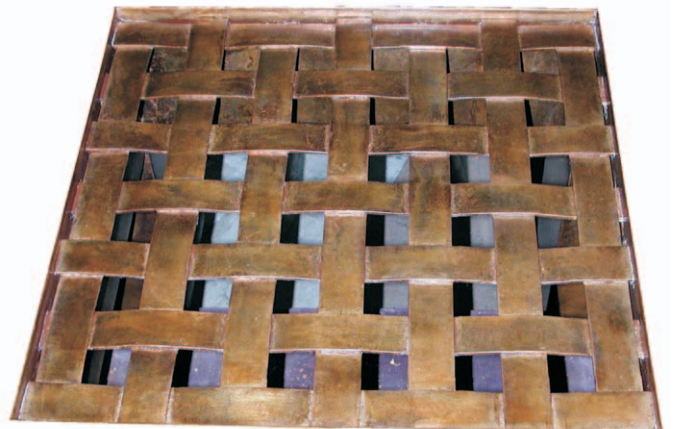

# RECTANGULAR PARSONS COFFEE TABLE

## SOLID TOP

STANDARD SIZE IN ANY FINISH

42" L x 36" D x 18" H

54" L x 36" D x 18" H

CUSTOM SIZES AVAILABLE

OPTIONAL

ADD WOVEN INSET AND GLASS TOP