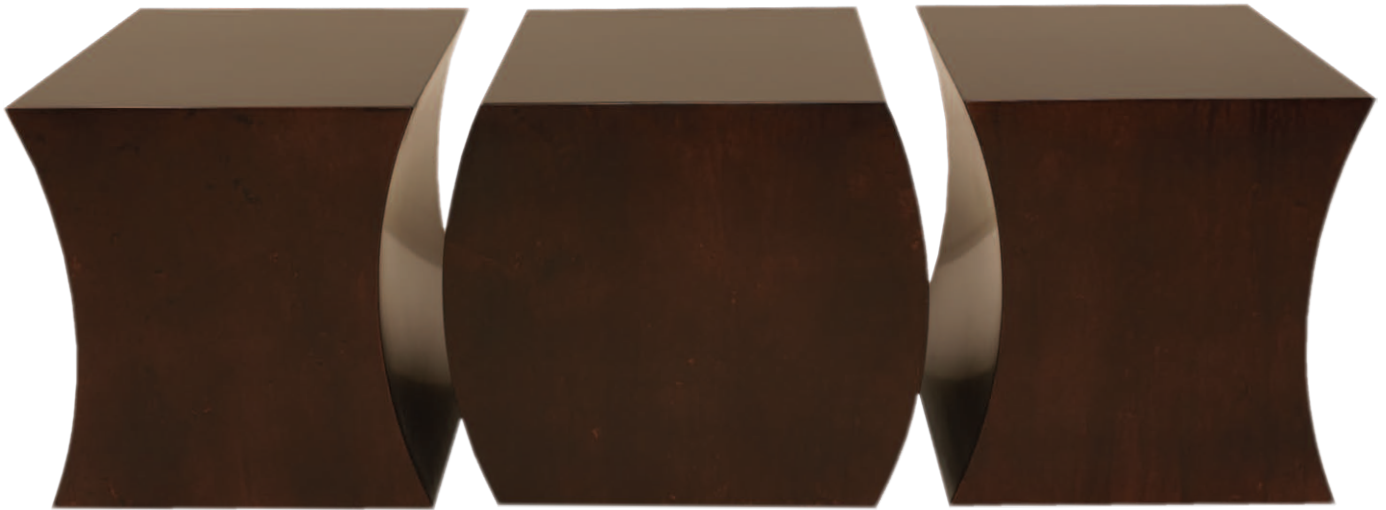

TERZETTO COFFEE TABLE

THREE PIECE GROUP

STANDARD SIZE IN ANY FINISH

TOTAL 54"L x 30"D x 18"H
(EACH SECTION 18"W x 30"D x 18"H)

CUSTOM SIZES AVAILABLE

PERRY  FURNITURE

T. 520.884.5152

F. 520.884.9060