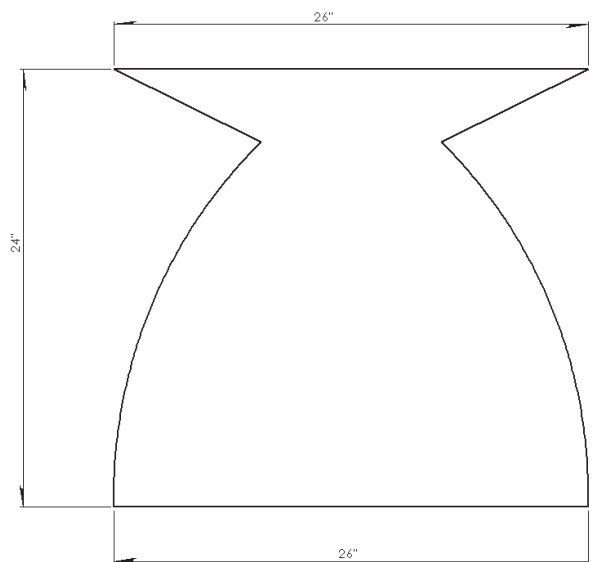

STANDARD SIZE IN ANY FINISH

16" L x 16" D x 30" H

CUSTOM SIZES AVAILABLE

END TABLE

STANDARD SIZE IN ANY FINISH

26" L x 26" D x 24" H

CUSTOM SIZES AVAILABLE