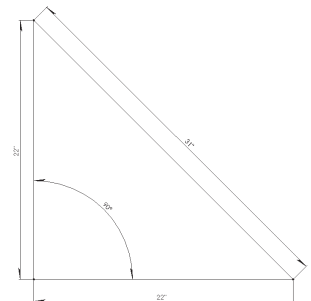

TRIANGLE END TABLE

STANDARD SIZE IN ANY FINISH

22" L x 22" D x 31" W x 23" H

CUSTOM SIZES AVAILABLE

PERRY  FURNITURE

T. 520.884.5152

F. 520.884.9060

info@perry-design.com